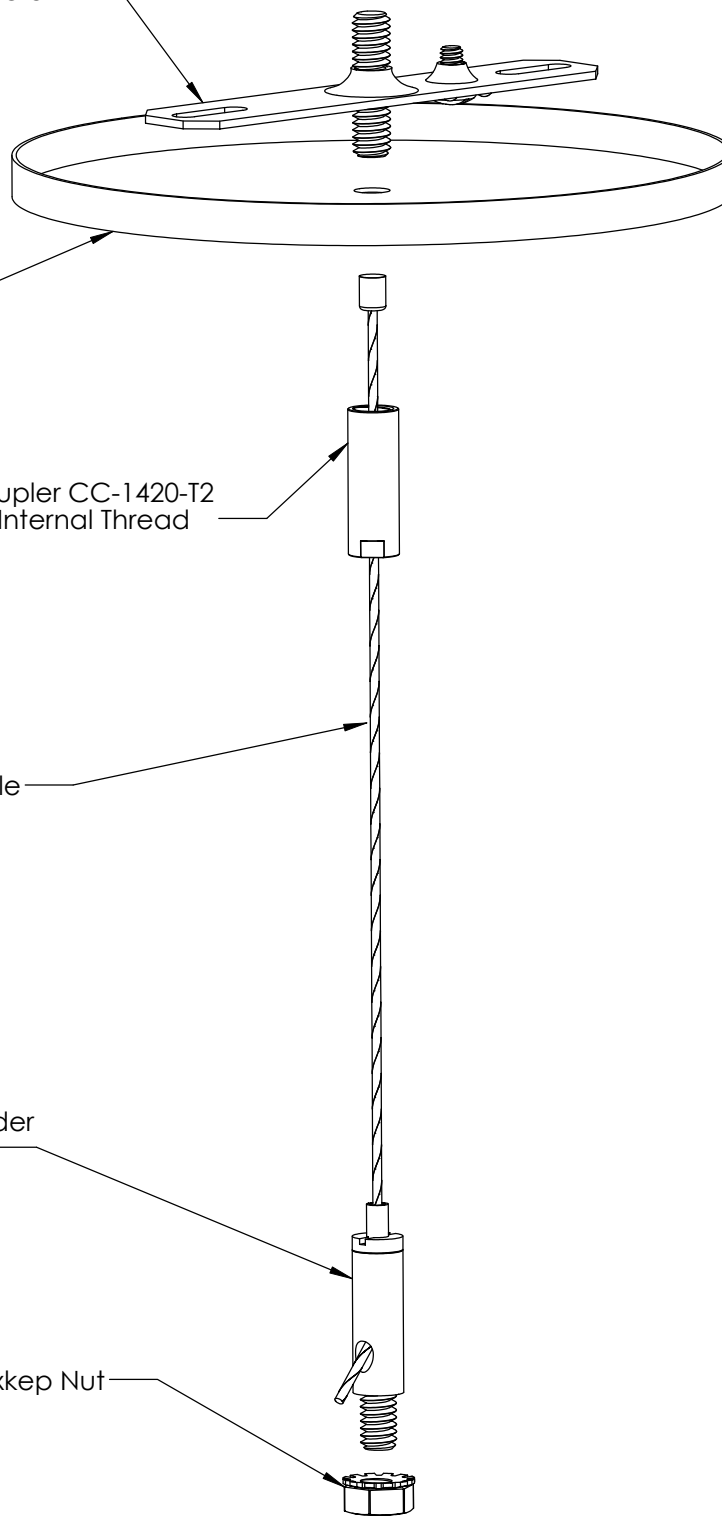

TYPICAL NON-POWERFEED ASSEMBLY

Bracket Bar w/ 1" Long
1/4-20 Stud & Ground Screw

Ceiling Canopy
Q5-14-W

Cable Coupler CC-1420-T2
w/ 1/4-20 Internal Thread

1/16" Cable

Cable Glider
15Z-1420i

1/4-20 Hexkep Nut

DESCRIPTION: Typical Non-Powerfeed

Assembly