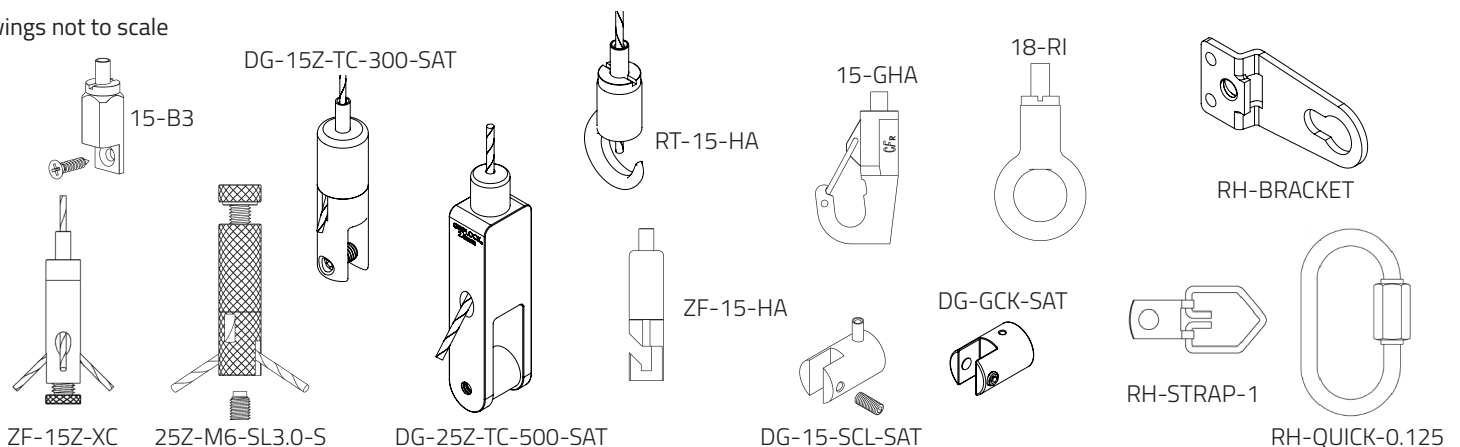

Accessories

RH-BRACKET	pg. 6	Metal Frame Bracket		.55	
RH-STRAP-1	pg. 6	1" Strap Hanger		.55	
RH-STRAP-2	pg. 6	2" Strap Hanger		.85	
RH-QUICK-0.125	pg. 6	1 3/8" Quicklink		1.05	
TOTAL THIS PAGE					

Drawings not to scale