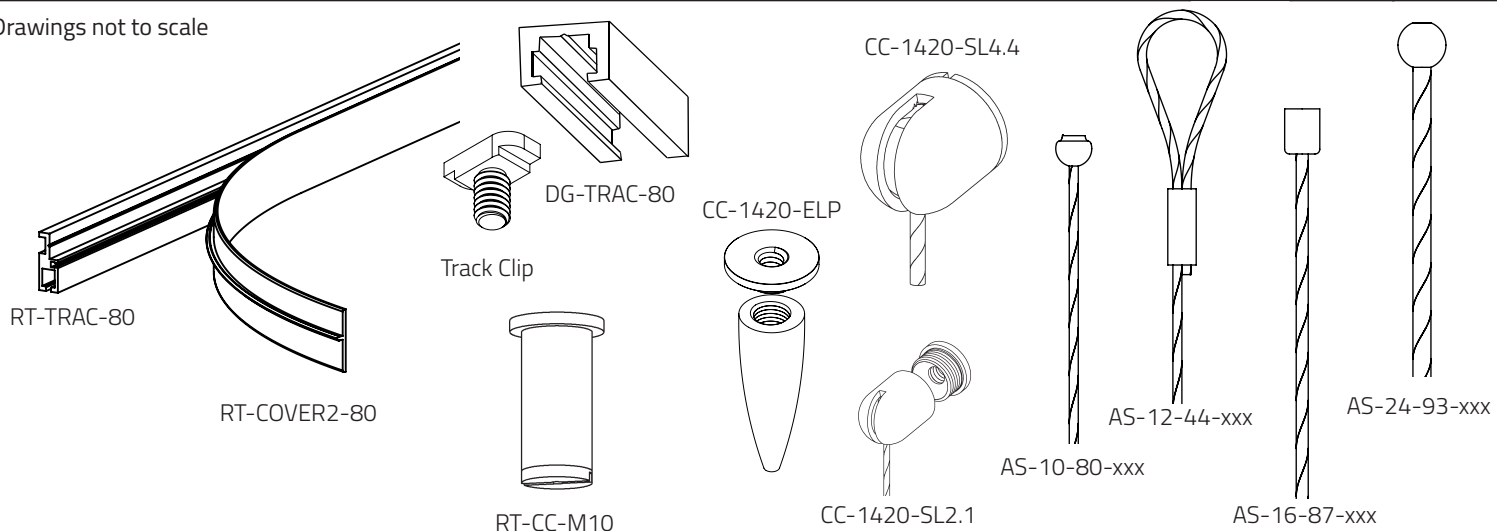

Small Orders

If your order is for less than $100.00 Griplock will add a surcharge to bring the value up to $100.00, exclusive of shipping charges.

Suspension Points

Griplock P/N	Catalog Item Pg #	Description	Qty.	Price	Total
ART TRACK Deck screws included. Paintable and UV resistant.					
RT-TRAC-80	pg. 2	Aluminum Art Wall Track. 80" lengths. Can be cut to desired length.		26.00	
RT-COVER2-80	pg. 2	White PVC Track Cover. Pre-cut 82" lengths. Included with Wall Track.		Incl.	
RT-COVER	pg. 2	White PVC Track Cover. Continuous Roll (Ships separately).		Incl.	
RT-ENDCAPS	pg. 2	Wht. PVC End-caps. Each.		0.60	
DG-TRAC-80	pg. 2	Aluminum Ceiling Track. 80" lengths. Can be cut to desired length.		26.00	
Custom Cuts	pg. 2	Cut to length. Per cut.		2.50	
Track Clips	pg. 2	6 x 1/4-20 track clips. Included with Ceiling Track.		Incl.	
Extra Track Clips	pg. 2	1 x 1/4-20 track clip		1.00	
Ceiling Fixed Suspension Points					
RT-CC-M8	pg. 2	2-piece coupler for extra-fine and standard cable		4.55	
RT-CC-M10	pg. 2	2-piece coupler for standard and medium cable		4.75	
RT-CC-M13	pg. 2	2-piece coupler for heavy cable		4.95	
CC-1420-ELP	pg. 2	2-piece elliptical coupler for extra-fine, to heavy cable		6.25	
Angled Fixed Suspension Points					
CC-1420-SL2.1	pg. 2	2-Piece Swivel Coupler for extra-fine to medium cable		6.25	
CC-1420-SL4.4	pg. 2	3-Piece Swivel Coupler for heavy cable		10.25	
TOTAL THIS PAGE					

Drawings not to scale